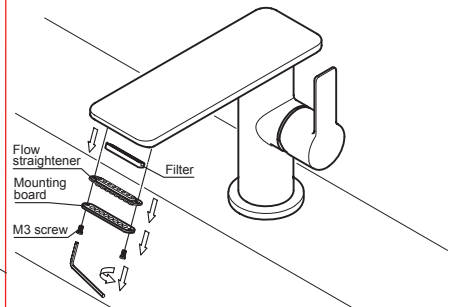

BATHROOM FAUCET DAX-8205A-BN

MODEL	DAX-8205A-BN
ADA	NO
UPC APPROVED	NO
ANSI APPROVED	NO
ASME APPROVED	NO
WATERSENSE CERTIFIED	NO
NSF APPROVED	NO
CONNECTION SIZE	3/8"
FAUCET HOLE SIZE	1 3/8"
FAUCETS HOLE	1
FAUCET TYPE	VESSEL FAUCET
HANDLE STYLE	Single Handle
NUMBER OF HANDLES	1
HOSE LENGTH	15-3/4"
INSTALLATION TYPE	OVER COUNTER
MATERIAL	Brass
FINISH	Brushed nickel
SIDESPRAY	N/A
SPOUT HEIGHT	8-1/16"
SPOUT REACH	5-1/8"
SPOUT SWIVEL	NO
CARTRIDGE TYPE	Ceramic
POP-IP INCLUDED	NO
MAX DECK THICKNESS	1-3/4" MAX

01

Disassemble the locking nut, mounting washer and rubber washer from the mixer body in turn.

02

Connect the upper lift rod with the lower lift rod. Insert the lift nut into the slot on the back of the mixer body and connect it with the upper lift rod. Screw the knitted hose with red(hot) in front and blue(cold) in back.

03

Pass the mixer body through the counter top, install the rubber washer and the mounting washer. Tighten them with the locking nut.

04

Connect the two knitted hoses to the two triangle valves (Red for hot water and blue for cold water). Connect the lower lift rod to the waste set.

05

Run the water to check if the product is well installed.

06

If the flow rate gradually decreases after sometime, it usually results from poor water quality leading to blockage of the filter. Please clean the filter as shown in figure above: Turn off the handle, unscrew the M3 screw with the S2 spanner, take off the mounting board, the flow straightener and the filter in turn, wash the filter and then install them back.