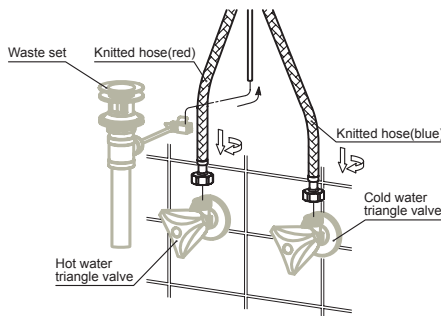

BATHROOM FAUCET DAX-8205A-BN

MODEL	DAX-8205A-BN
ADA	NO
UPC APPROVED	NO
ANSI APPROVED	NO
ASME APPROVED	NO
WATERSENSE CERTIFIED	NO
NSF APPROVED	NO
CONNECTION SIZE	3/8"
FAUCET HOLE SIZE	1 3/8"
FAUCETS HOLE	1
FAUCET TYPE	VESSEL FAUCET
HANDLE STYLE	Single Handle
NUMBER OF HANDLES	1
HOSE LENGTH	15-3/4"
INSTALLATION TYPE	OVER COUNTER
MATERIAL	Brass
FINISH	Brushed nickel
SIDESPRAY	N/A
SPOUT HEIGHT	8-1/16"
SPOUT REACH	5-1/8"
SPOUT SWIVEL	NO
CARTRIDGE TYPE	Ceramic
POP-IP INCLUDED	NO
MAX DECK THICKNESS	1-3/4" MAX

01

Disassemble the locking nut, mounting washer and rubber washer from the mixer body in turn.

02

Connect the upper lift rod with the lower lift rod. Insert the lift nut into the slot on the back of the mixer body and connect it with the upper lift rod. Screw the knitted hose with red(hot) in front and blue(cold) in back.

03

Pass the mixer body through the counter top, install the rubber washer and the mounting washer. Tighten them with the locking nut.

04

Connect the two knitted hoses to the two triangle valves (Red for hot water and blue for cold water). Connect the lower lift rod to the waste set.

05

Run the water to check if the product is well installed.

06

If the flow rate gradually decreases after sometime, it usually results from poor water quality leading to blockage of the filter. Please clean the filter as shown in figure above: Turn off the handle, unscrew the M3 screw with the S2 spanner, take off the mounting board, the flow straightener and the filter in turn, wash the filter and then install them back.