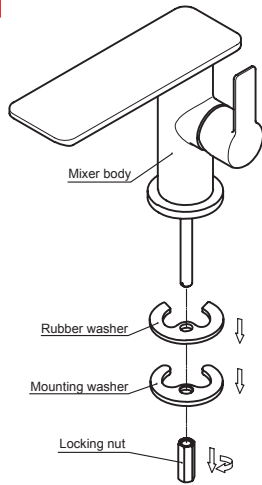

DAX-8205A-BN

BATHROOM FAUCETS **SERIES**

FEATURES

- Single Lever
- Vessel installation
- Ceramic cartridge
- Brass body
- Installation hole 1-3/8"
- Hoses and mounting parts included
- Pop up drain not included (available)
- Brushed nickel finish

BATHROOM FAUCET DAX-8205A-BN

MODEL	DAX-8205A-BN
ADA	NO
UPC APPROVED	NO
ANSI APPROVED	NO
ASME APPROVED	NO
WATERSENSE CERTIFIED	NO
NSF APPROVED	NO
CONNECTION SIZE	3/8"
FAUCET HOLE SIZE	1 3/8"
FAUCETS HOLE	1
FAUCET TYPE	VESSEL FAUCET
HANDLE STYLE	Single Handle
NUMBER OF HANDLES	1
HOSE LENGTH	15-3/4"
INSTALLATION TYPE	OVER COUNTER
MATERIAL	Brass
FINISH	Brushed nickel
SIDESPRAY	N/A
SPOUT HEIGHT	8-1/16"
SPOUT REACH	5-1/8"
SPOUT SWIVEL	NO
CARTRIDGE TYPE	Ceramic
POP-IP INCLUDED	NO
MAX DECK THICKNESS	1-3/4" MAX

01

Disassemble the locking nut, mounting washer and rubber washer from the mixer body in turn.

02

Connect the upper lift rod with the lower lift rod. Insert the lift nut into the slot on the back of the mixer body and connect it with the upper lift rod. Screw the knitted hose with red(hot) in front and blue(cold) in back.

03

Pass the mixer body through the counter top, install the rubber washer and the mounting washer. Tighten them with the locking nut.

04

Connect the two knitted hoses to the two triangle valves (Red for hot water and blue for cold water). Connect the lower lift rod to the waste set.