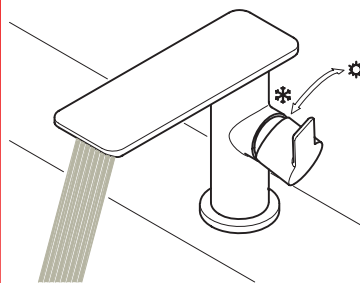

BATHROOM FAUCET DAX-8205A-BN

MODEL	DAX-8205A-BN
ADA	NO
UPC APPROVED	NO
ANSI APPROVED	NO
ASME APPROVED	NO
WATERSENSE CERTIFIED	NO
NSF APPROVED	NO
CONNECTION SIZE	3/8"
FAUCET HOLE SIZE	1 3/8"
FAUCETS HOLE	1
FAUCET TYPE	VESSEL FAUCET
HANDLE STYLE	Single Handle
NUMBER OF HANDLES	1
HOSE LENGTH	15-3/4"
INSTALLATION TYPE	OVER COUNTER
MATERIAL	Brass
FINISH	Brushed nickel
SIDESPRAY	N/A
SPOUT HEIGHT	8-1/16"
SPOUT REACH	5-1/8"
SPOUT SWIVEL	NO
CARTRIDGE TYPE	Ceramic
POP-IP INCLUDED	NO
MAX DECK THICKNESS	1-3/4" MAX

01

Disassemble the locking nut, mounting washer and rubber washer from the mixer body in turn.

02

Connect the upper lift rod with the lower lift rod. Insert the lift nut into the slot on the back of the mixer body and connect it with the upper lift rod. Screw the knitted hose with red(hot) in front and blue(cold) in back.

03

Pass the mixer body through the counter top, install the rubber washer and the mounting washer. Tighten them with the locking nut.

04

Connect the two knitted hoses to the two triangle valves (Red for hot water and blue for cold water). Connect the lower lift rod to the waste set.

05

Run the water to check if the product is well installed.

06

If the flow rate gradually decreases after sometime, it usually results from poor water quality leading to blockage of the filter. Please clean the filter as shown in figure above: Turn off the handle, unscrew the M3 screw with the S2 spanner, take off the mounting board, the flow straightener and the filter in turn, wash the filter and then install them back.