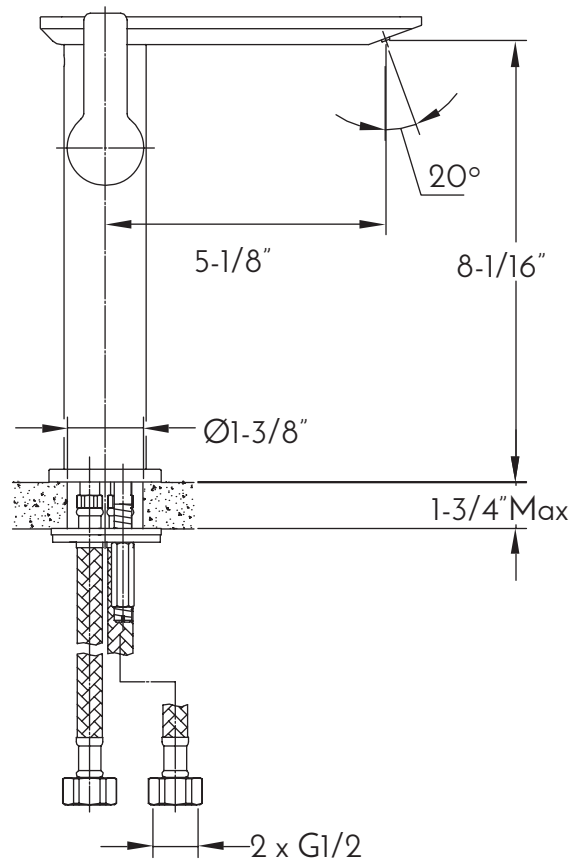

DAX-8205A-BN

BATHROOM FAUCETS **SERIES**

FEATURES

- Single Lever
- Vessel installation
- Ceramic cartridge
- Brass body
- Installation hole 1-3/8"
- Hoses and mounting parts included
- Pop up drain not included (available)
- Brushed nickel finish

BATHROOM FAUCET DAX-8205A-BN

MODEL	DAX-8205A-BN
ADA	NO
UPC APPROVED	NO
ANSI APPROVED	NO
ASME APPROVED	NO
WATERSENSE CERTIFIED	NO
NSF APPROVED	NO
CONNECTION SIZE	3/8"
FAUCET HOLE SIZE	1 3/8"
FAUCETS HOLE	1
FAUCET TYPE	VESSEL FAUCET
HANDLE STYLE	Single Handle
NUMBER OF HANDLES	1
HOSE LENGTH	15-3/4"
INSTALLATION TYPE	OVER COUNTER
MATERIAL	Brass
FINISH	Brushed nickel
SIDESPRAY	N/A
SPOUT HEIGHT	8-1/16"
SPOUT REACH	5-1/8"
SPOUT SWIVEL	NO
CARTRIDGE TYPE	Ceramic
POP-IP INCLUDED	NO
MAX DECK THICKNESS	1-3/4" MAX

01

Disassemble the locking nut, mounting washer and rubber washer from the mixer body in turn.

02

Connect the upper lift rod with the lower lift rod. Insert the lift nut into the slot on the back of the mixer body and connect it with the upper lift rod. Screw the knitted hose with red(hot) in front and blue(cold) in back.

03

Pass the mixer body through the counter top, install the rubber washer and the mounting washer. Tighten them with the locking nut.

04

Connect the two knitted hoses to the two triangle valves (Red for hot water and blue for cold water). Connect the lower lift rod to the waste set.