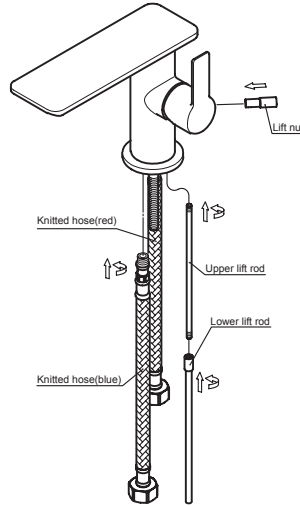

DAX-8205A-BN

BATHROOM FAUCETS **SERIES**

FEATURES

- Single Lever
- Vessel installation
- Ceramic cartridge
- Brass body
- Installation hole 1-3/8"
- Hoses and mounting parts included
- Pop up drain not included (available)
- Brushed nickel finish

BATHROOM FAUCET DAX-8205A-BN

MODEL	DAX-8205A-BN
ADA	NO
UPC APPROVED	NO
ANSI APPROVED	NO
ASME APPROVED	NO
WATERSENSE CERTIFIED	NO
NSF APPROVED	NO
CONNECTION SIZE	3/8"
FAUCET HOLE SIZE	1 3/8"
FAUCETS HOLE	1
FAUCET TYPE	VESSEL FAUCET
HANDLE STYLE	Single Handle
NUMBER OF HANDLES	1
HOSE LENGTH	15-3/4"
INSTALLATION TYPE	OVER COUNTER
MATERIAL	Brass
FINISH	Brushed nickel
SIDESPRAY	N/A
SPOUT HEIGHT	8-1/16"
SPOUT REACH	5-1/8"
SPOUT SWIVEL	NO
CARTRIDGE TYPE	Ceramic
POP-IP INCLUDED	NO
MAX DECK THICKNESS	1-3/4" MAX

01

Disassemble the locking nut, mounting washer and rubber washer from the mixer body in turn.

02

Connect the upper lift rod with the lower lift rod. Insert the lift nut into the slot on the back of the mixer body and connect it with the upper lift rod. Screw the knitted hose with red(hot) in front and blue(cold) in back.

03

Pass the mixer body through the counter top, install the rubber washer and the mounting washer. Tighten them with the locking nut.

04

Connect the two knitted hoses to the two triangle valves (Red for hot water and blue for cold water). Connect the lower lift rod to the waste set.