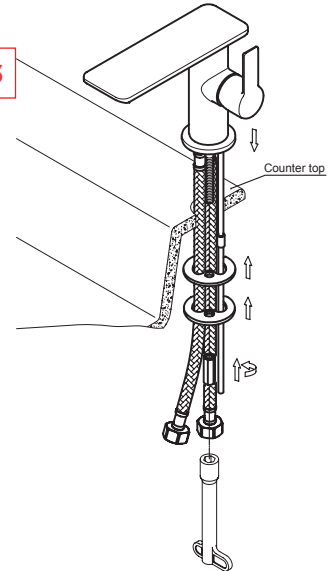

DAX-8205A-BN

BATHROOM FAUCETS **SERIES**

FEATURES

- Single Lever
- Vessel installation
- Ceramic cartridge
- Brass body
- Installation hole 1-3/8"
- Hoses and mounting parts included
- Pop up drain not included (available)
- Brushed nickel finish

BATHROOM FAUCET DAX-8205A-BN

MODEL	DAX-8205A-BN
ADA	NO
UPC APPROVED	NO
ANSI APPROVED	NO
ASME APPROVED	NO
WATERSENSE CERTIFIED	NO
NSF APPROVED	NO
CONNECTION SIZE	3/8"
FAUCET HOLE SIZE	1 3/8"
FAUCETS HOLE	1
FAUCET TYPE	VESSEL FAUCET
HANDLE STYLE	Single Handle
NUMBER OF HANDLES	1
HOSE LENGTH	15-3/4"
INSTALLATION TYPE	OVER COUNTER
MATERIAL	Brass
FINISH	Brushed nickel
SIDESPRAY	N/A
SPOUT HEIGHT	8-1/16"
SPOUT REACH	5-1/8"
SPOUT SWIVEL	NO
CARTRIDGE TYPE	Ceramic
POP-IP INCLUDED	NO
MAX DECK THICKNESS	1-3/4" MAX

01

Disassemble the locking nut, mounting washer and rubber washer from the mixer body in turn.

02

Connect the upper lift rod with the lower lift rod. Insert the lift nut into the slot on the back of the mixer body and connect it with the upper lift rod. Screw the knitted hose with red(hot) in front and blue(cold) in back.

03

Pass the mixer body through the counter top, install the rubber washer and the mounting washer. Tighten them with the locking nut.

04

Connect the two knitted hoses to the two triangle valves (Red for hot water and blue for cold water). Connect the lower lift rod to the waste set.